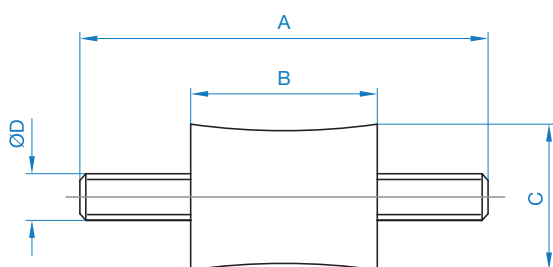

## Overview

- Fits directly to fan
- Rubber with steel insert
- Supplied as a single mount with complete with fixings
- Typical installation requires 4 or 6 mounts per fan

Product Code	A	B	C	D	Weight kg
<a href="#">062-SEL01</a>	45	19	13	M5	0.044
<a href="#">062-SEL02</a>	40	15	15	M5	0.052
<a href="#">062-SEL03</a>	70	32	25	M8	0.210
<a href="#">062-SEL04</a>	60	20	25	M8	0.186
<a href="#">062-SEL05</a>	60	20	25	M8	0.187
<a href="#">062-SEL07</a>	88	38	38	M10	0.460

Dimensions are in mm.