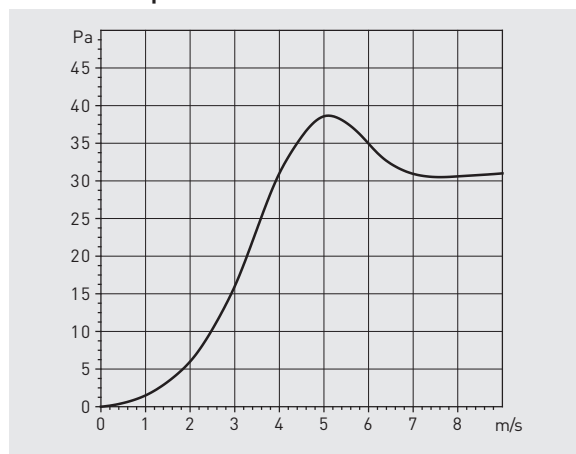

Pressure drop