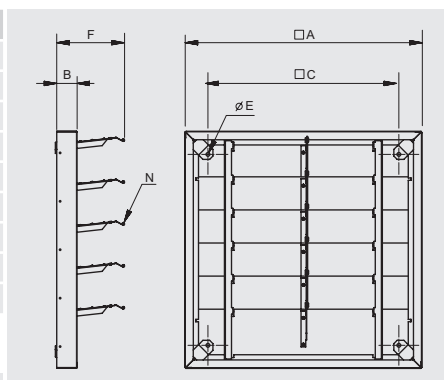

PER-CN

Louvre back draft shutters with steel frame and aluminium shutter blades. All models are fitted with bird guard.

| Model | A | B | C | ØE | F | N |
|-------------|------|----|-----|----|-----|----|
| PER-250 CN | 333 | 40 | 287 | 8 | 104 | 6 |
| PER-355 CN | 398 | 40 | 352 | 8 | 104 | 7 |
| PER-400 CN | 451 | 40 | 405 | 8 | 104 | 8 |
| PER-450 CN | 504 | 40 | 458 | 8 | 104 | 9 |
| PER-500 CN | 557 | 40 | 511 | 8 | 104 | 10 |
| PER-630 CN | 700 | 50 | 590 | 10 | 187 | 5 |
| PER-710 CN | 800 | 50 | 690 | 10 | 187 | 6 |
| PER-800 CN | 900 | 50 | 790 | 10 | 187 | 7 |
| PER-1000 CN | 1100 | 50 | 990 | 10 | 187 | 8 |

Pressure drop

PER-CR

Louvre back draft shutters with steel frame and aluminium shutter blades with a system for simultaneous opening of all shutter blades. All models are fitted with bird guard.

| Model | A | B | C | ØE | F | N |
|-------------|------|----|-----|----|-----|---|
| PER-250 CR | 386 | 60 | 287 | 8 | 146 | 4 |
| PER-355 CR | 450 | 60 | 352 | 8 | 146 | 5 |
| PER-400 CR | 503 | 60 | 405 | 8 | 146 | 6 |
| PER-450 CR | 556 | 60 | 458 | 8 | 146 | 7 |
| PER-500 CR | 610 | 60 | 511 | 8 | 146 | 7 |
| PER-630 CR | 700 | 60 | 590 | 10 | 200 | 5 |
| PER-710 CR | 800 | 60 | 690 | 10 | 200 | 6 |
| PER-800 CR | 900 | 60 | 790 | 10 | 200 | 7 |
| PER-1000 CR | 1100 | 60 | 990 | 10 | 200 | 8 |