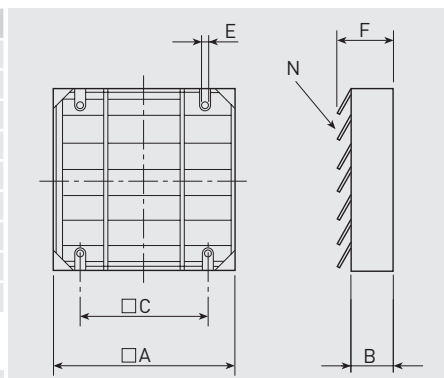

PER-CN

Louvre back draft shutters with steel frame and aluminium shutter blades. All models are fitted with bird guard.

| Model | A | B | C | ØE | F | N |
|-------------|------|----|-----|----|-----|----|
| PER-250 CN | 333 | 40 | 287 | 8 | 104 | 6 |
| PER-355 CN | 398 | 40 | 352 | 8 | 104 | 7 |
| PER-400 CN | 451 | 40 | 405 | 8 | 104 | 8 |
| PER-450 CN | 504 | 40 | 458 | 8 | 104 | 9 |
| PER-500 CN | 557 | 40 | 511 | 8 | 104 | 10 |
| PER-630 CN | 700 | 50 | 590 | 10 | 187 | 5 |
| PER-710 CN | 800 | 50 | 690 | 10 | 187 | 6 |
| PER-800 CN | 900 | 50 | 790 | 10 | 187 | 7 |
| PER-1000 CN | 1100 | 50 | 990 | 10 | 187 | 8 |

Pressure drop

PER-CR

Louvre back draft shutters with steel frame and aluminium shutter blades with a system for simultaneous opening of all shutter blades. All models are fitted with bird guard.

| Model | A | B | C | ØE | F | N |
|-------------|------|----|-----|----|-----|---|
| PER-250 CR | 386 | 60 | 287 | 8 | 146 | 4 |
| PER-355 CR | 450 | 60 | 352 | 8 | 146 | 5 |
| PER-400 CR | 503 | 60 | 405 | 8 | 146 | 6 |
| PER-450 CR | 556 | 60 | 458 | 8 | 146 | 7 |
| PER-500 CR | 610 | 60 | 511 | 8 | 146 | 7 |
| PER-630 CR | 700 | 60 | 590 | 10 | 200 | 5 |
| PER-710 CR | 800 | 60 | 690 | 10 | 200 | 6 |
| PER-800 CR | 900 | 60 | 790 | 10 | 200 | 7 |
| PER-1000 CR | 1100 | 60 | 990 | 10 | 200 | 8 |