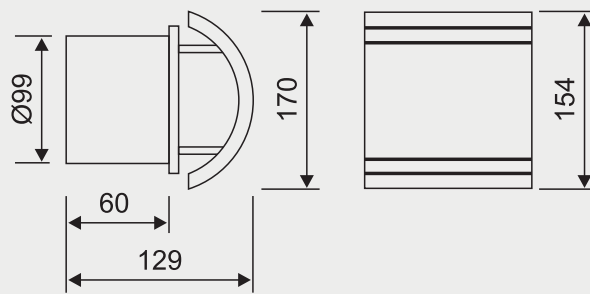

### Dimensions /mm/

MM ST 100

**LONG life**  
30.000h

Dimensions /mm/

Performance curves

MM SE 100

**LONG life**  
30.000h

Dimensions /mm/

Technical characteristic