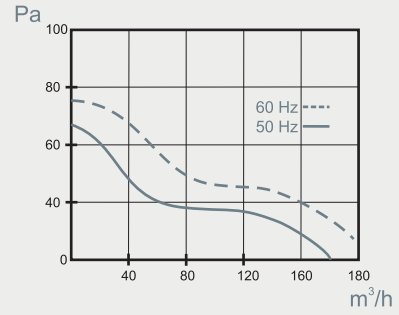

### Performance curves

MM ST 100

**LONG life**  
30.000h

Dimensions /mm/

Performance curves

MM SE 100

**LONG life**  
30.000h

Dimensions /mm/

Technical characteristic