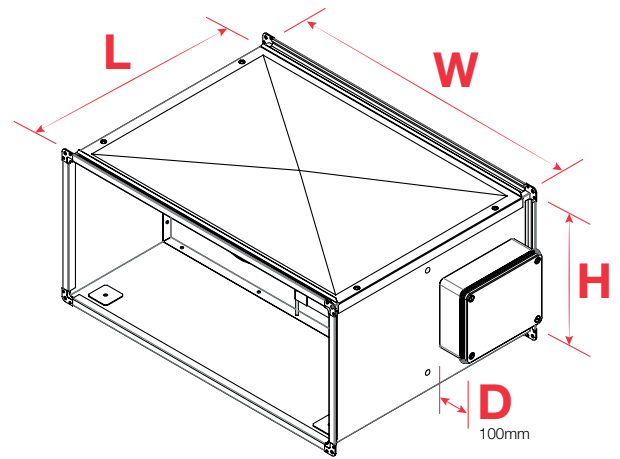

Introducing...

MELLIZO^{XL}

Following on from the success of Mellizo, we have now expanded our twin fan range to include larger sizes.

XL Models & Dimensions

Model	Dimensions (W/H/L mm)	Flange (depth mm)	Weight (kg)	Electrical Supply	Mounting
Mellizo 3000 EcoWatt XL	1300/680/860	30	102	Single Phase 230V - 50Hz	Horizontal
Mellizo 6000 EcoWatt XL	1500/798/978	30	130	Single Phase 230V - 50Hz	Horizontal
Mellizo 12000 EcoWatt XL	1780/908/1108	30	230	Three Phase 400V - 50/60Hz	Horizontal

XL Performance Under Pressure

Model	Speed (r.p.m)	Maximum Absorbed Power (W)	Maximum Absorbed Current (A)	Maximum Airflow (m³/s)	Sound Pressure Level dB(A) at 3 metres		
					Inlet	Breakout	Outlet
Mellizo 3000 EcoWatt XL	1799	347	1.4	0.85	61	46	57
Mellizo 6000 EcoWatt XL	1459	1021	4.2	1.77	62	51	61
Mellizo 12000 Ecowatt XL	1380	2653	3.9	3.2	67	52	68