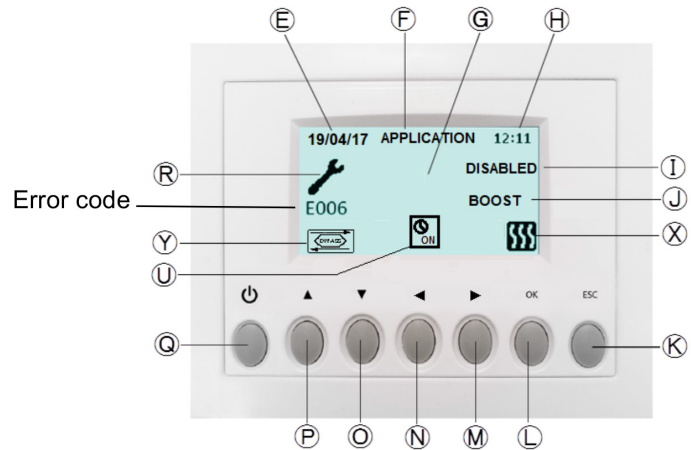

Product Code	Main Menu
783-DCV-D	Language
	Date / Time
	P01: Fan Application
	P02: Sensor Range MIN
	P03: Sensor Range MAX
	P04: Setpoint
	P05: PID Control
	P06: Fixed Speed Value
	P07: Run On Time (minutes)
	P08: Min Fan Speed
	P09: Max Fan Sped
	P10: Extract Fan Speed Offset
	P11: Heating Type
	P12: Heating Threshold
	P13: Desired Temperature
	P14: Max Free Heating Temperature
	P15: Min Free Cooling Temperature
	Weekly Timer
	Working Hours Counter
	Save Settings
	Load Settings
	Restore Default Settings
	Contrast
Debug Page	

Control Functions

Control functions

- Applications for pressure, CO₂, 0-10V, manual
- Fan run status (fan fail)
- Programmable time clock
- Min / Max speed settings
- Extract fan speed offset
- Working hours counter
- Filter status output signal